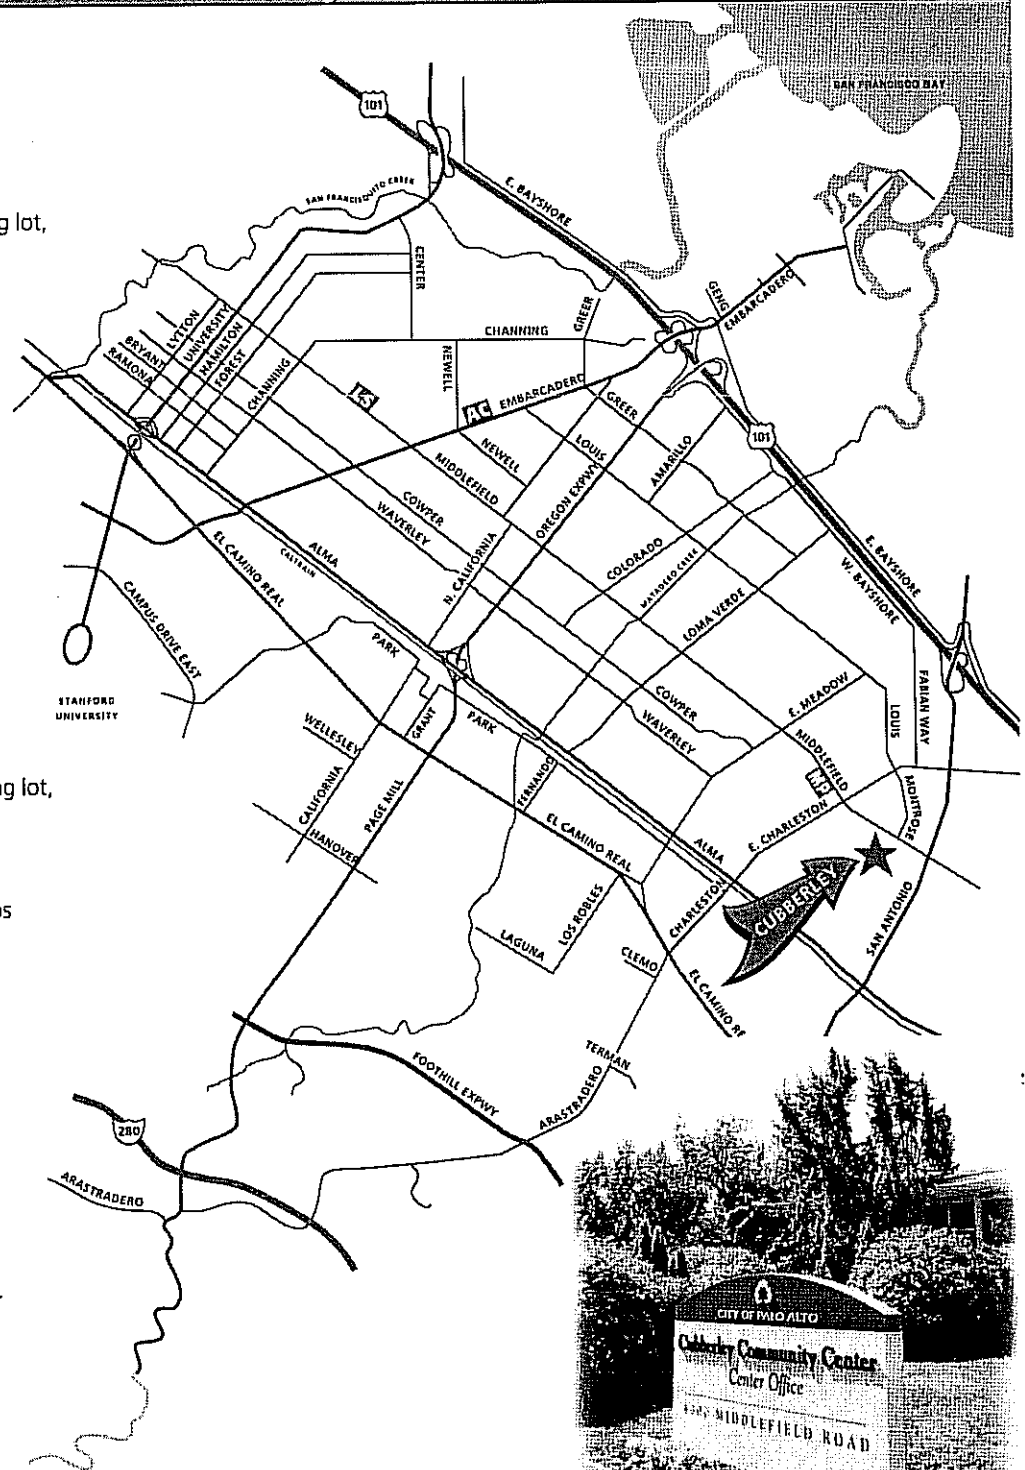

City of Palo Alto Directions to Cubberley Community Center

From San Francisco

101 South toward San José
Exit San Antonio Road South, Los Altos
Turn RIGHT onto Middlefield Road
Turn LEFT at first traffic light into parking lot,
opposite Montrose

... or take 280 South
Exit Page Mill Road East
(Page Mill becomes Oregon Expwy)
Cross El Camino Real and
drive through underpass
Turn RIGHT onto Middlefield Road
Travel approximately 2 miles past
East Meadow and past Charleston
Turn RIGHT at first traffic light into
parking lot, opposite Montrose

From San Jose

101 North toward San Francisco
Exit San Antonio Road South
Turn RIGHT onto Middlefield Road
Turn LEFT at first traffic light into parking lot,
opposite Montrose

... or take 280 North
Exit at El Monte Road, towards Los Altos
Turn LEFT onto Foothill Expressway
Turn RIGHT onto San Antonio Road
Turn LEFT onto Middlefield Road
Turn LEFT at first traffic light into
parking lot, opposite Montrose

Map Legend

- ★ Cubberley Community Center
- AC Art Center
- LS Lucie Stern Community Center
- MP Mitchell Park Community Center

Cubberley Community Center ■ 4000 Middlefield Road ■ Palo Alto, CA 94303
650/329.2418 ■ 650/856.8756 fax ■ www.cityofpaloalto.org

© 2002, City of Palo Alto. All rights reserved.